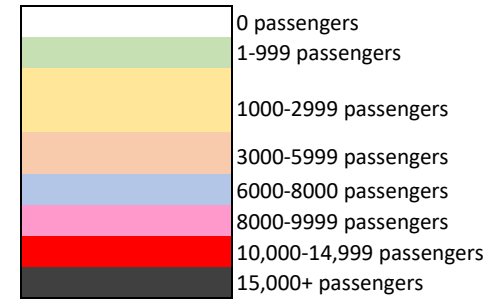

Ketchikan Cruise Ship Calendar for 2026

per Cruise Line Agencies of Alaska

as of 4/28/26

REMEMBER: These are totals of visitors for the entire day, all ships are NOT in port at the same time.

Sunday	Monday	Tuesday	Wednesday	Thursday	Friday	Saturday
4/12 Wilderness Discover 76	4/20	4/21 Noordam 1916	4/22	4/23	4/24	4/25
4/17 Wilderness Legacy 88		1916				
4/26	4/27 Volendam 1432	4/28	4/29	4/30 Norwegian Bliss 4000 Eurodam 2104	5/1 Noordam 1916	5/2
	1432			6104	1916	0
5/3 Carnival Spirit 2124 Carnival Luminosa 2826 Safari Endeavour 886	5/4 Carnival Miracle 2124 Coral Princess 2000	5/5 Star Princess 4300	5/6 Norwegian Jade 2402 Ruby Princess 3080 Queen Elizabeth 2801 Safari Quest 22	5/7 Norwegian Bliss 4000 Eurodam 2104 Westerdam 1964 Royal Princess 3560 Koningsdam 2650	5/8 Noordam 1916 Norwegian Encore 3998 Silver Nova 728 Celebrity Solstice 3148	5/9 Star Seeker 224
5836	4124	4300	8305	14278	9790	224
5/10 Carnival Spirit 2124 Celebrity Summit 2337	5/11 Asuka II 872 Discovery Princess 3660 Zaandam 1432	5/12 Star Princess 4300 Westerdam 1964 Carnival Miracle 2124 Seabourn Encore 600	5/13 Brilliant Lady 2770 Poesia 2550 Grand Princess 2600	5/14 American Constitutor 170 Norwegian Bliss 4000 Eurodam 2104 Royal Princess 3560 Nieuw Amsterdam 2106 Koningsdam 2650	5/15 Island Princess 2200 Noordam 1916 Norwegian Encore 3998 Serenade of the Seas 2476 Celebrity Solstice 3148	5/16 Seabourn Encore 600 American Constellati 170 Queen Elizabeth 2801 Ruby Princess 3080 Disney Wonder 2713 Norwegian Jade 2402
4461	5964	8988	7920	14590	13738	11766